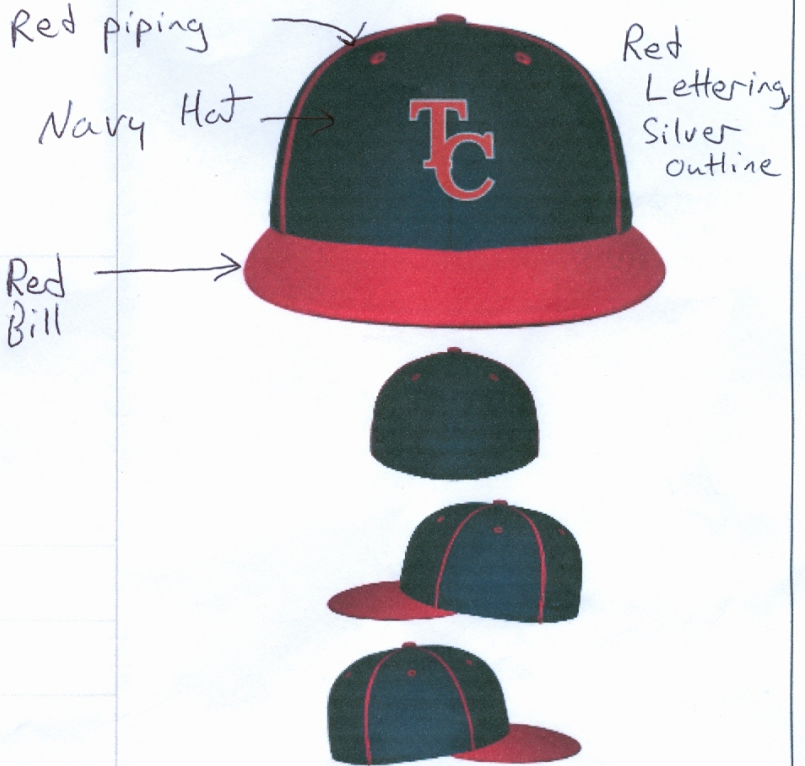

FRONT DECORATION

- Design Type: Stock Team Letters
- Font: CENTURY
- Enter up to 3 Letters: TC
- Layout: Staggered
- Application: 3D Embroidery
- Color Options: Solid With 1 Outline
- Solid Color: Red
- Outline Color 1: Silver

BACK DECORATION

Design Type: None

LEFT DECORATION

Design Type: None

RIGHT DECORATION

Design Type: None

Name: _____

\$ 25.00